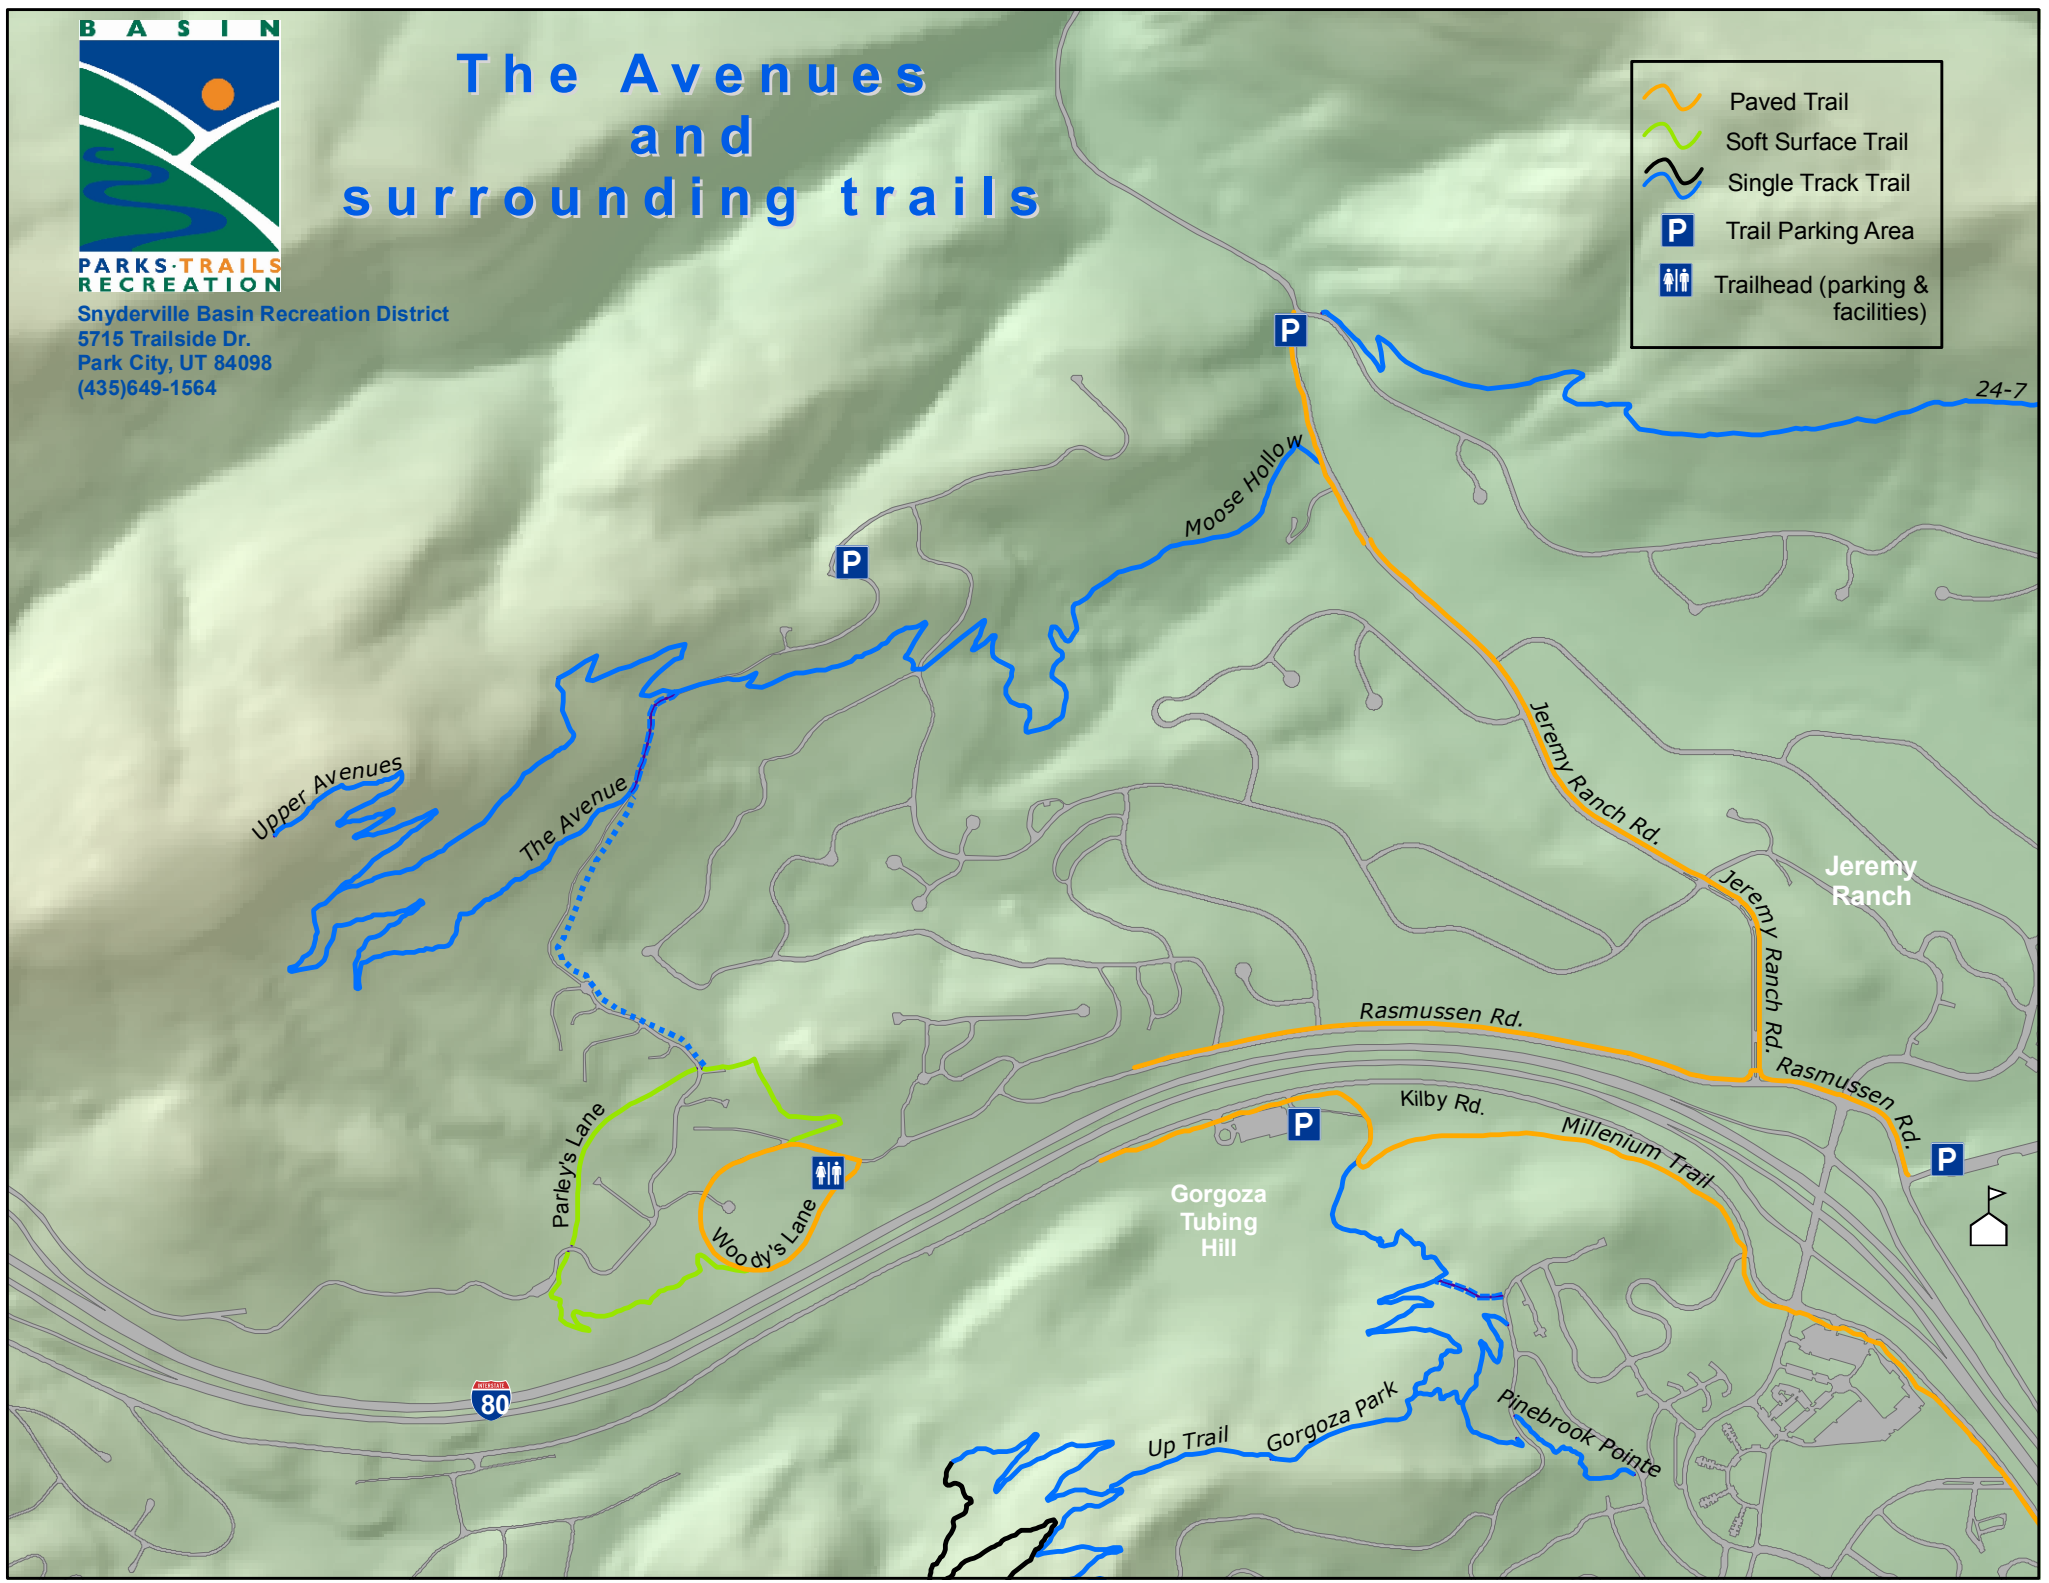

B A S I N

PARKS-TRAILS
RECREATION

Snyderville Basin Recreation District
5715 Trailside Dr.
Park City, UT 84098
(435)649-1564

The Avenues and surrounding trails

	Paved Trail
	Soft Surface Trail
	Single Track Trail
	Trail Parking Area
	Trailhead (parking & facilities)

24-7